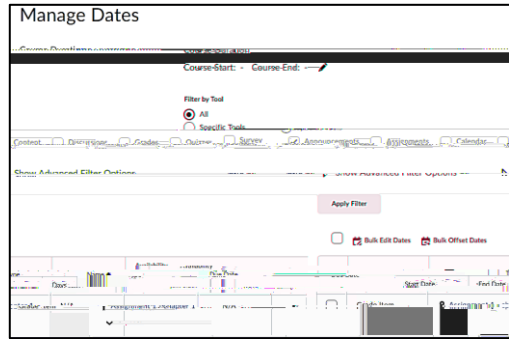

Overview

Course Admin  
Manage Dates

Bulk Offset Dates

Calculated range between two dates

Calculate

Save

**Note:** Items that previously had no start and end dates set will not be affected by this process, even if they are selected.